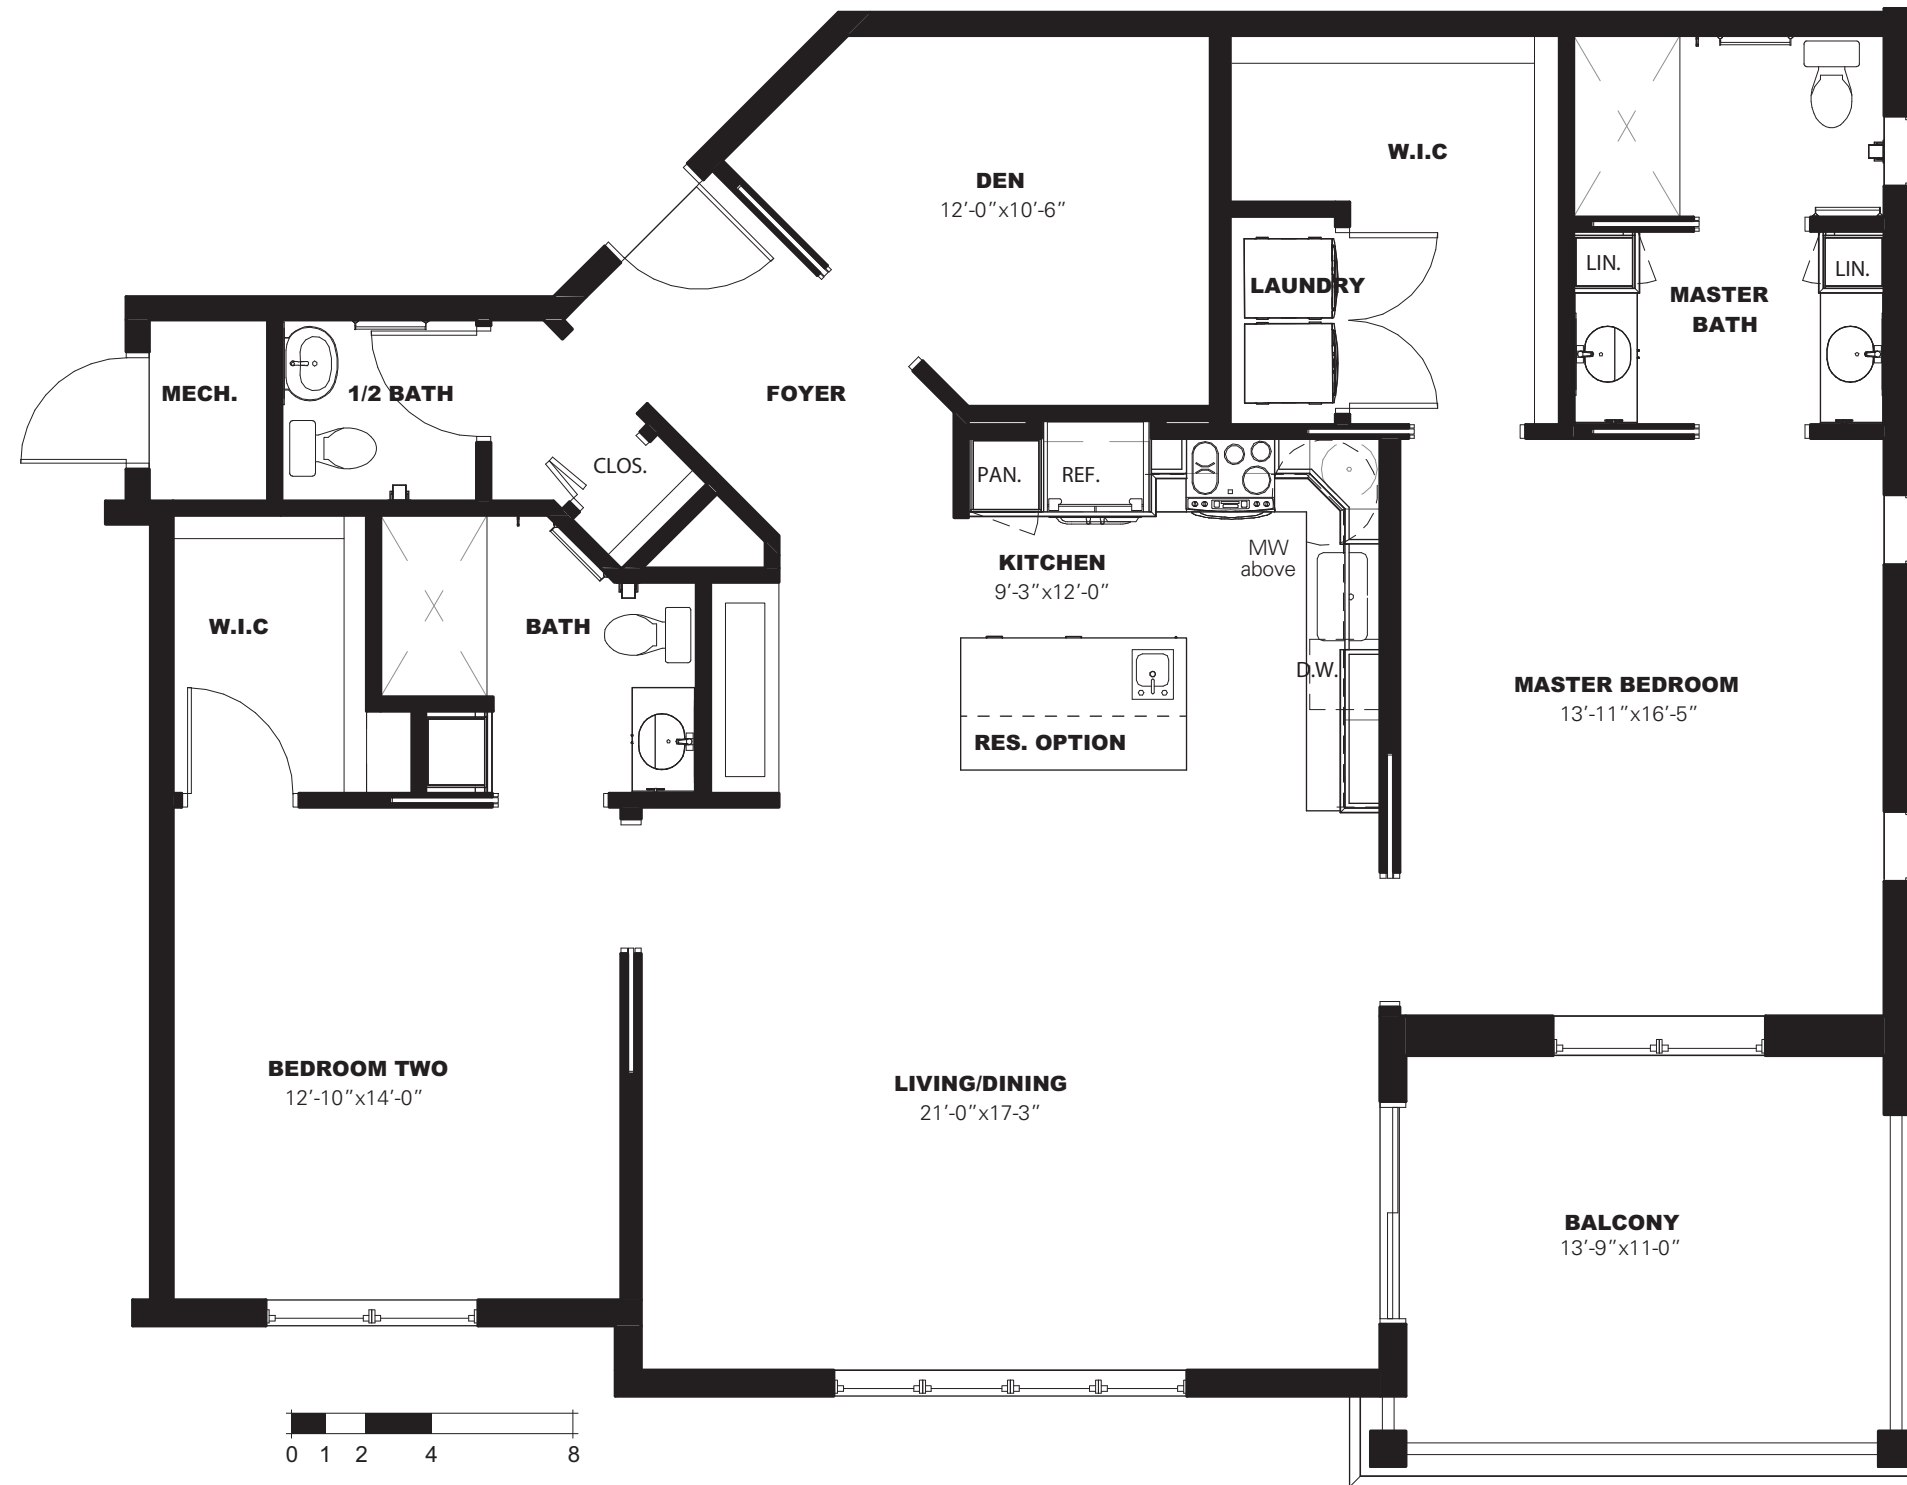

The Sherman

Two-Bedroom Den • 1,555 square feet

BROADMEAD
A Dynamic Lifestyle Community™

13801 York Road • Cockeysville, MD 21030 • 443-578-8008 • Broadmead.org

Final dimensions and configurations may vary, based on topographical variances.