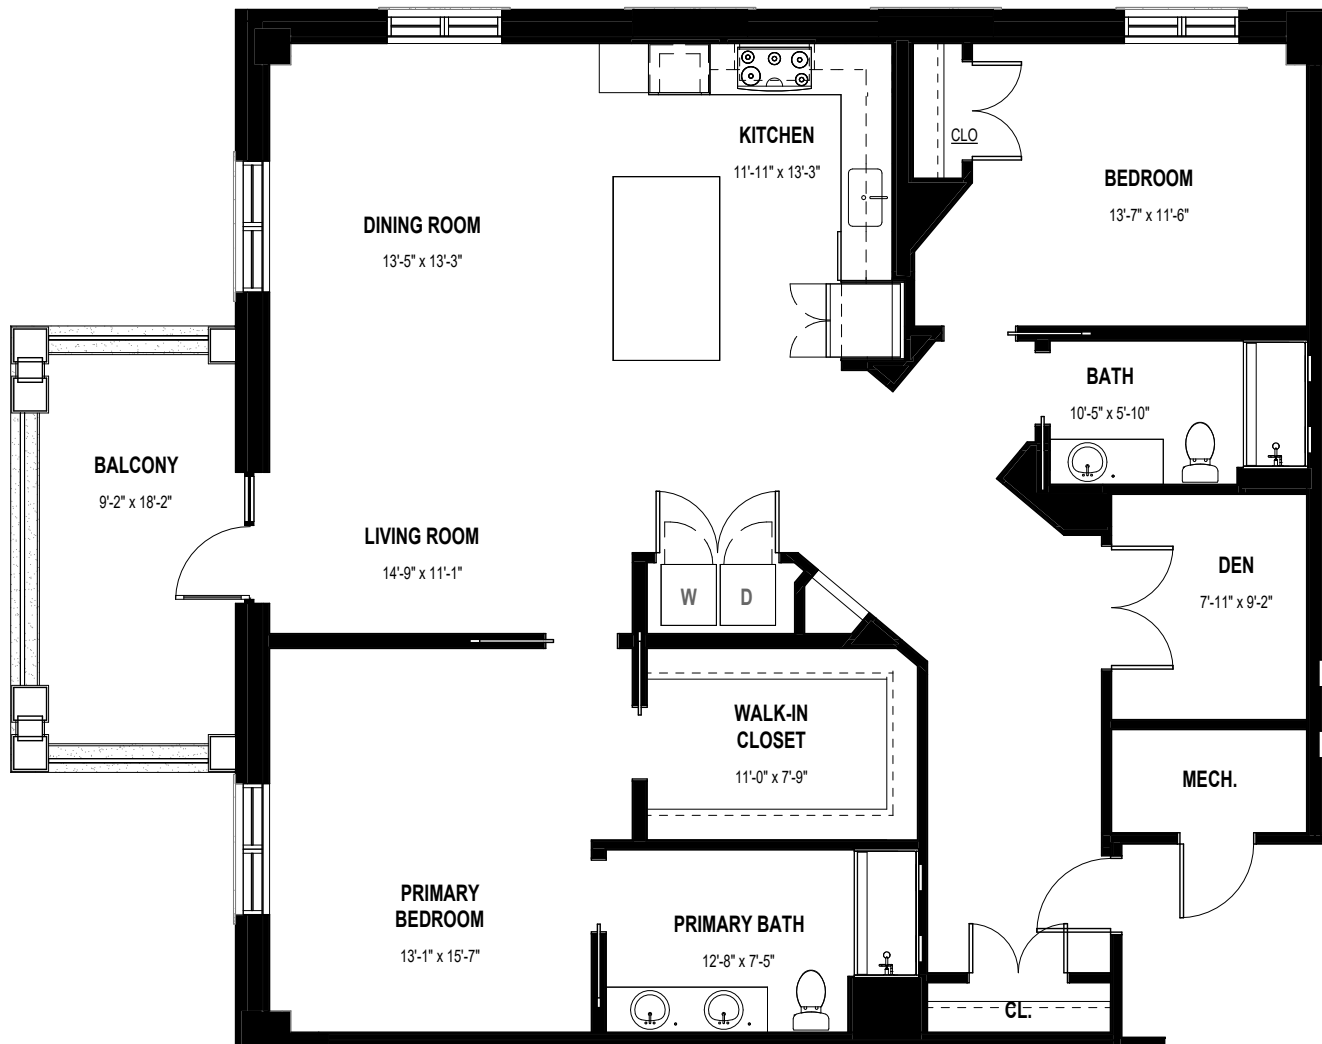

RIDGEBROOK RESIDENCE

D2

1,627 sq. ft.
2 Bedroom
2 Bath
Den

IMPORTANT DESIGN PHASE UPDATE

Broadmead at Ridgebrook is currently progressing through the schematic and design development stages. As a result:

- All floor plans shown are preliminary
- Dimensions, features, and configurations will continue to evolve
- Final designs may differ from the concepts depicted