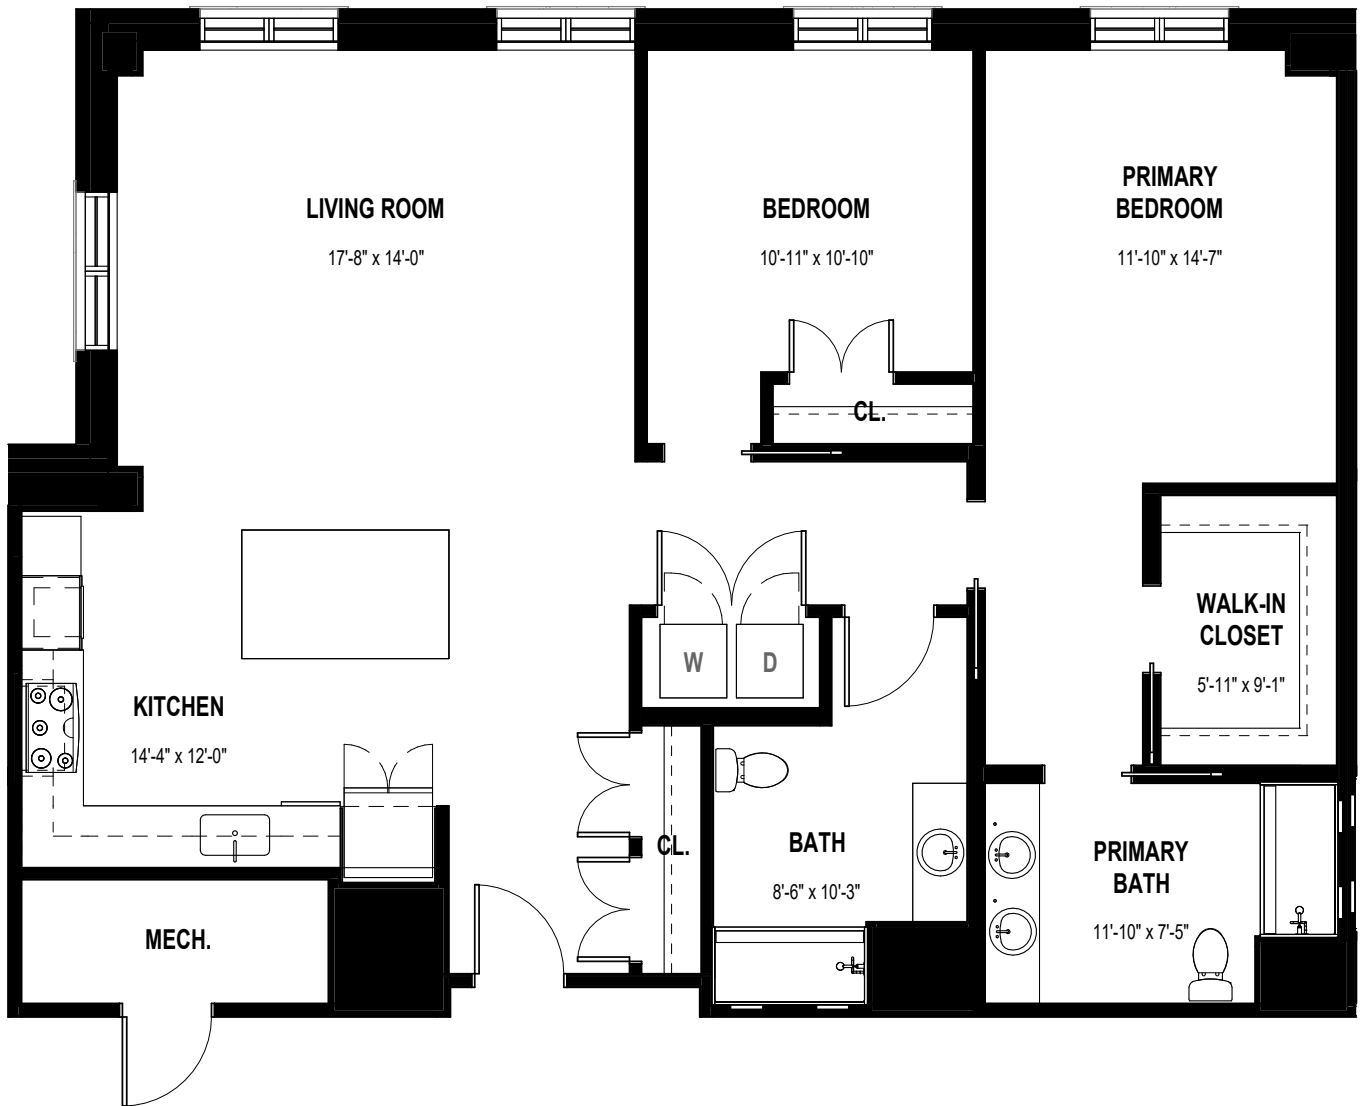

# RIDGEBROOK RESIDENCE

1,357 sq. ft.  
2 Bedroom  
2 Bath

## IMPORTANT DESIGN PHASE UPDATE

Broadmead at Ridgebrook is currently progressing through the schematic and design development stages. As a result:

- All floor plans shown are preliminary
- Dimensions, features, and configurations will continue to evolve
- Final designs may differ from the concepts depicted