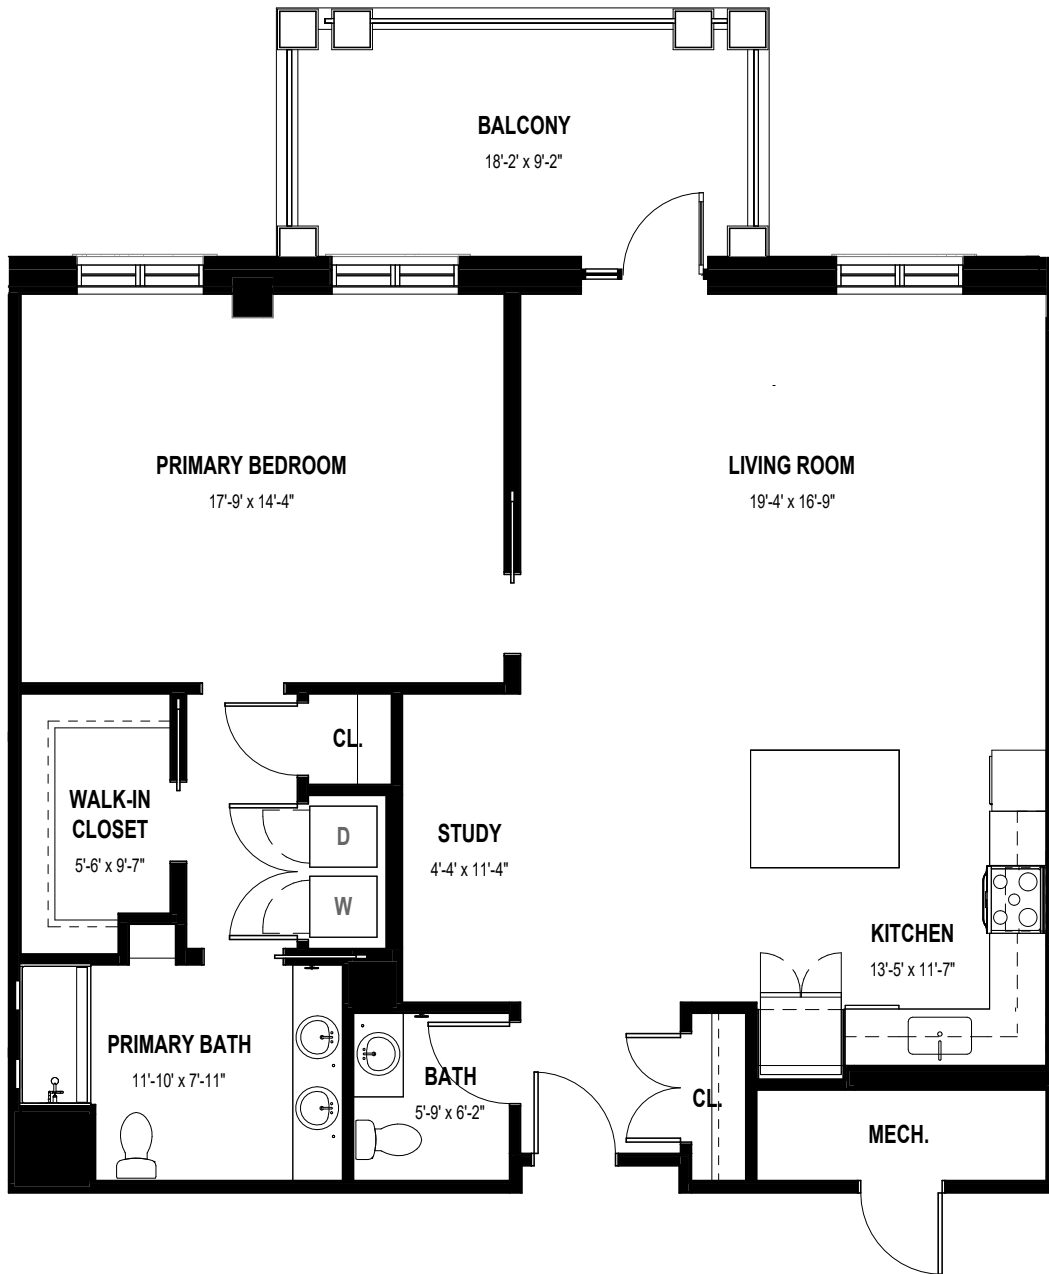

RIDGEBROOK RESIDENCE

BI

1,224 sq. ft.
1 Bedroom
1.5 Bath

IMPORTANT DESIGN PHASE UPDATE

Broadmead at Ridgebrook is currently progressing through the schematic and design development stages. As a result:

- All floor plans shown are preliminary
- Dimensions, features, and configurations will continue to evolve
- Final designs may differ from the concepts depicted