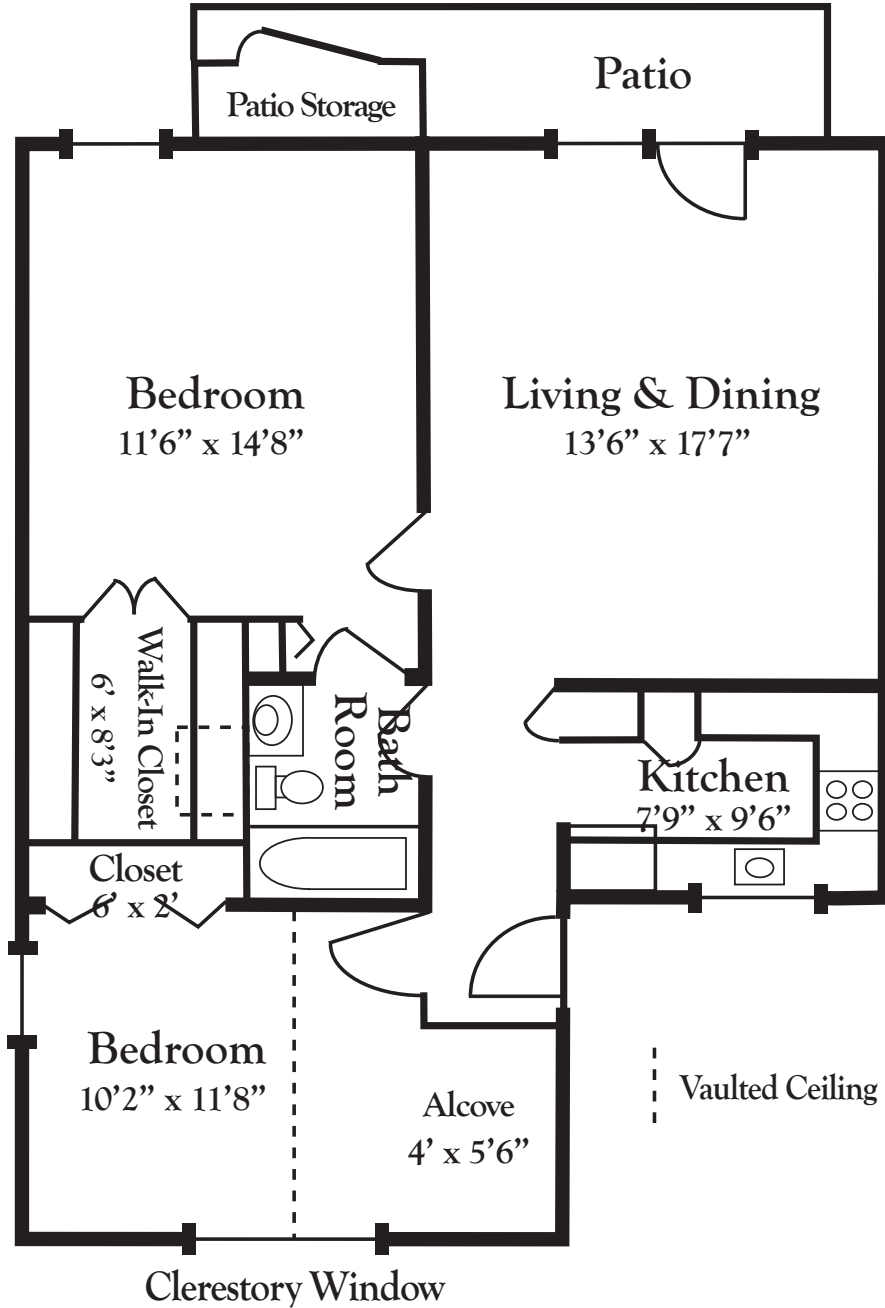

## *Two Bedroom* TWO BEDROOM APARTMENT

Two Bedroom  
One Bathroom  
870 Square Feet