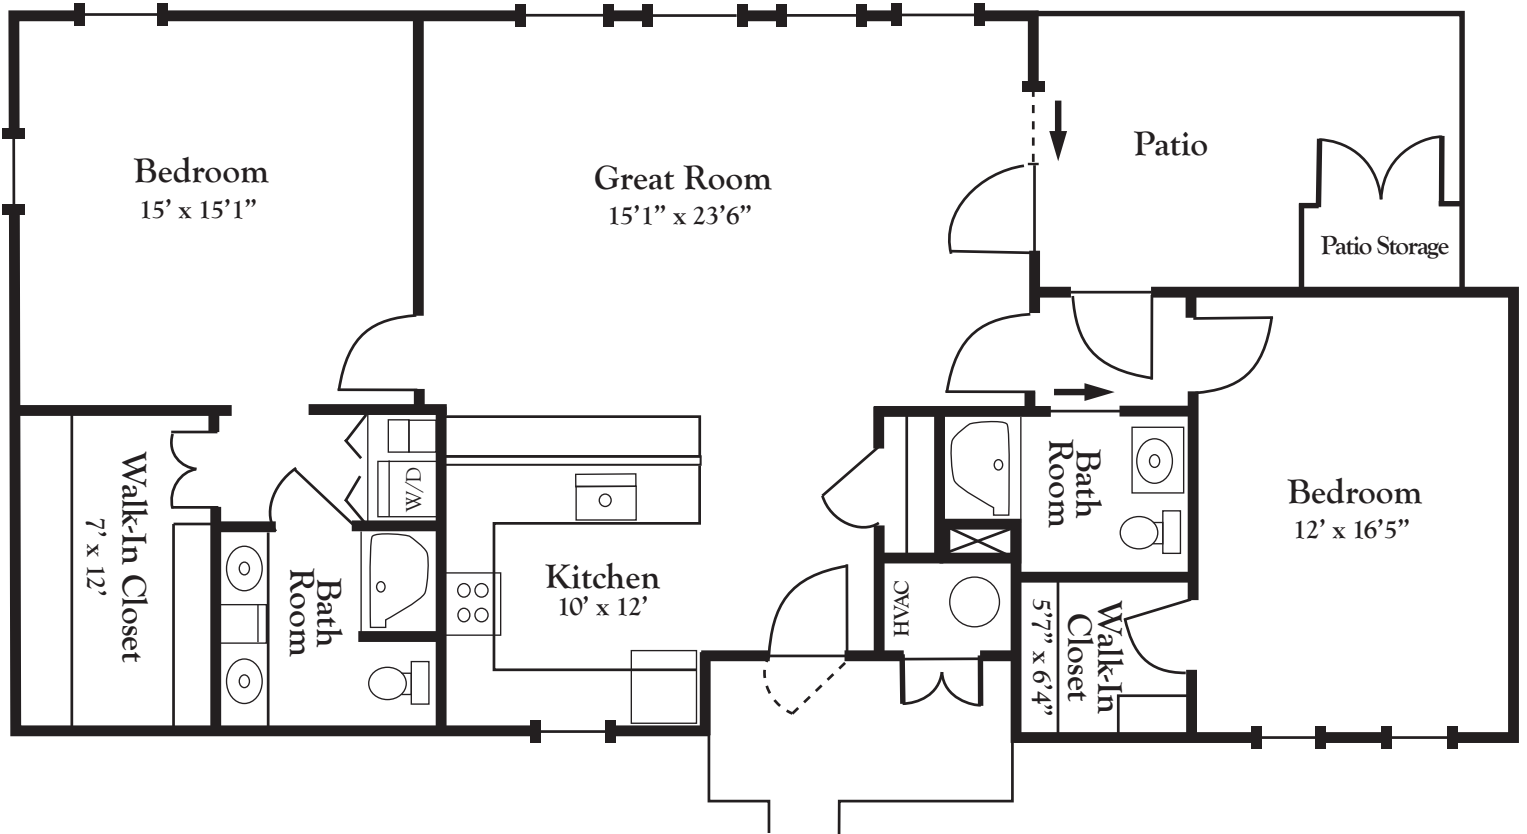

Broadmead

Cluster 11
UNIT II - TWO BEDROOMS

Two Bedroom
Two Bathroom
1343 Square Feet