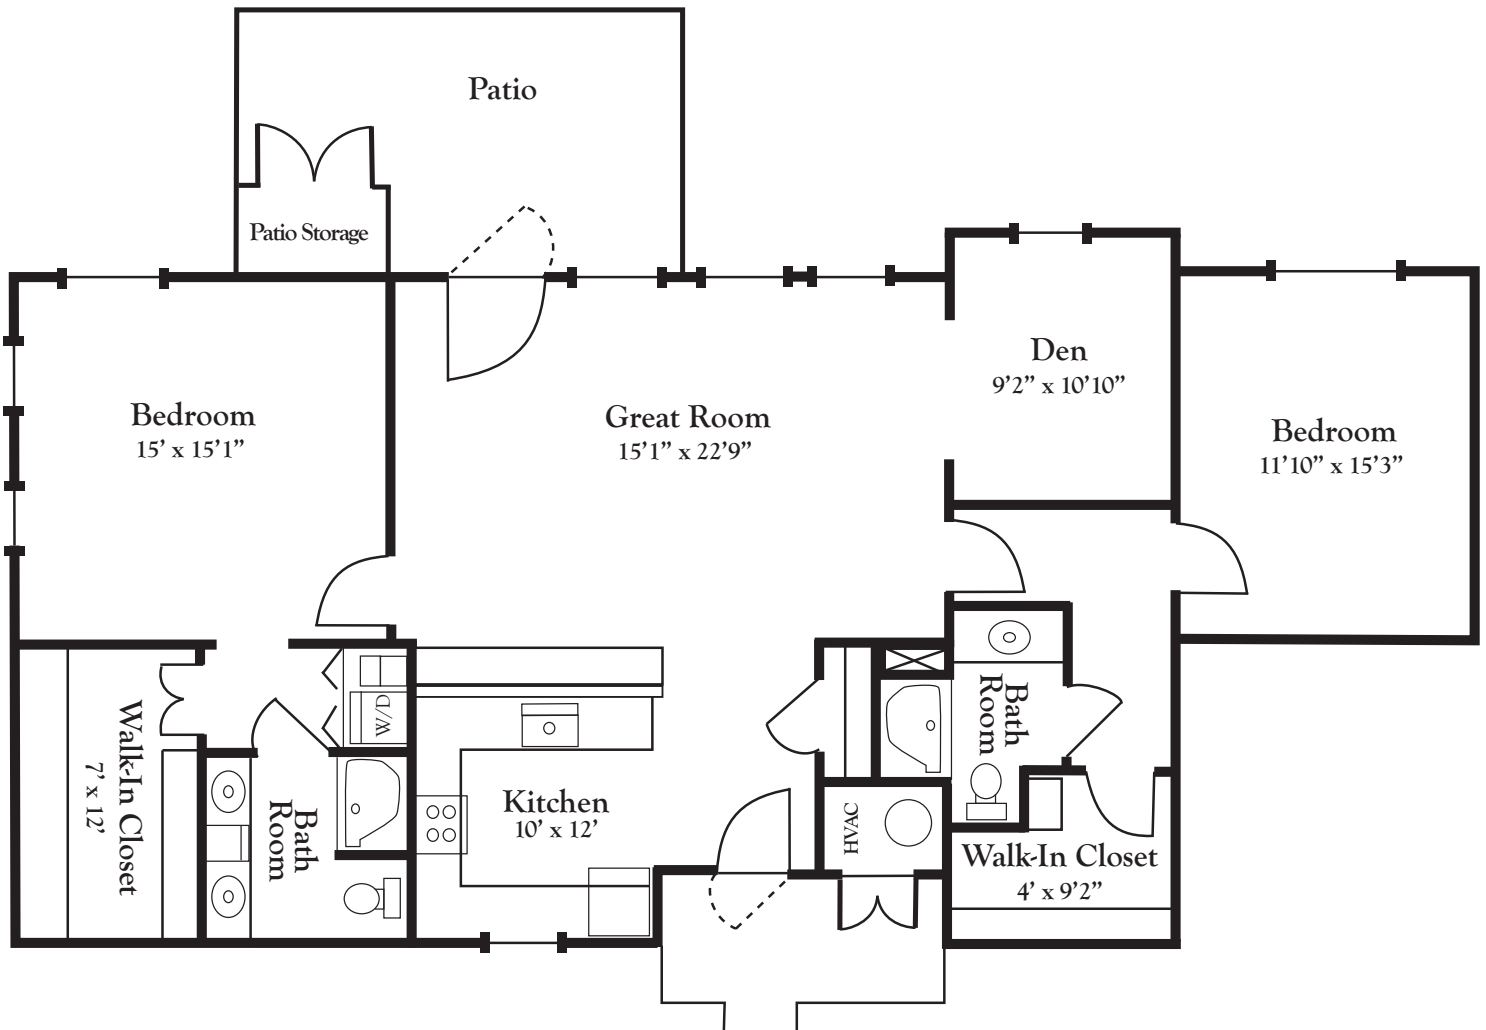

Broadmead

Cluster III

UNIT III - TWO BEDROOM AND DEN

Two Bedroom and Den
Two Bathroom
1484 Square Feet