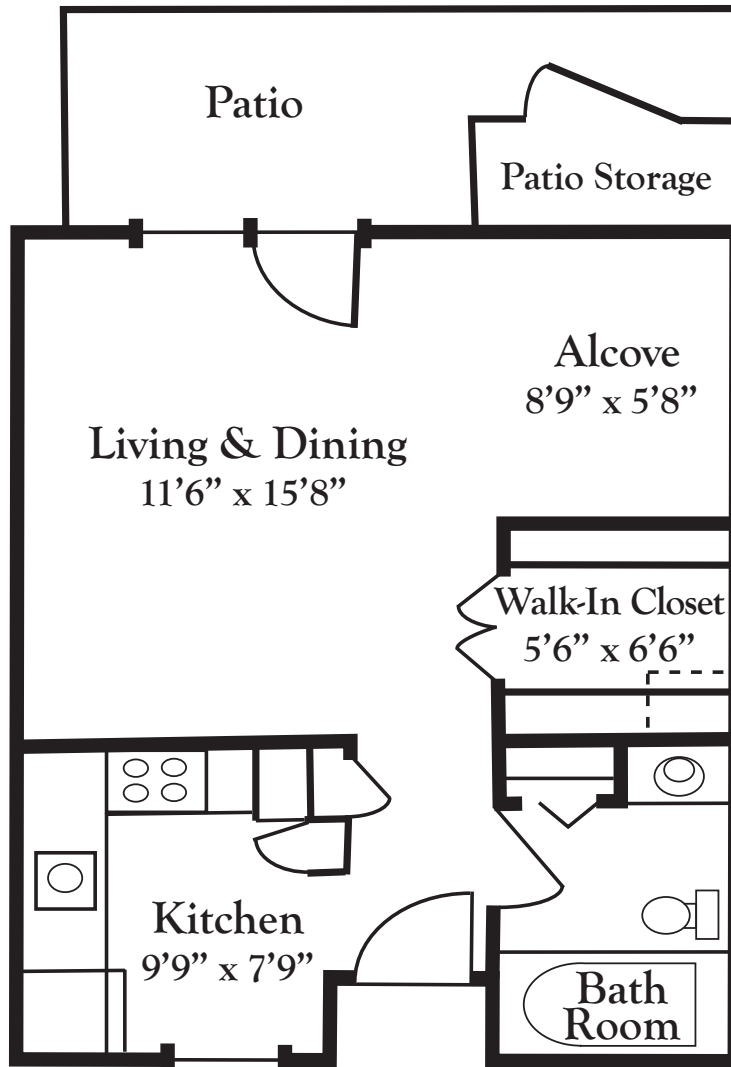

 **Broadmead**

*Studio*  
**STUDIO APARTMENT**

Studio Apartment  
485 Square Feet