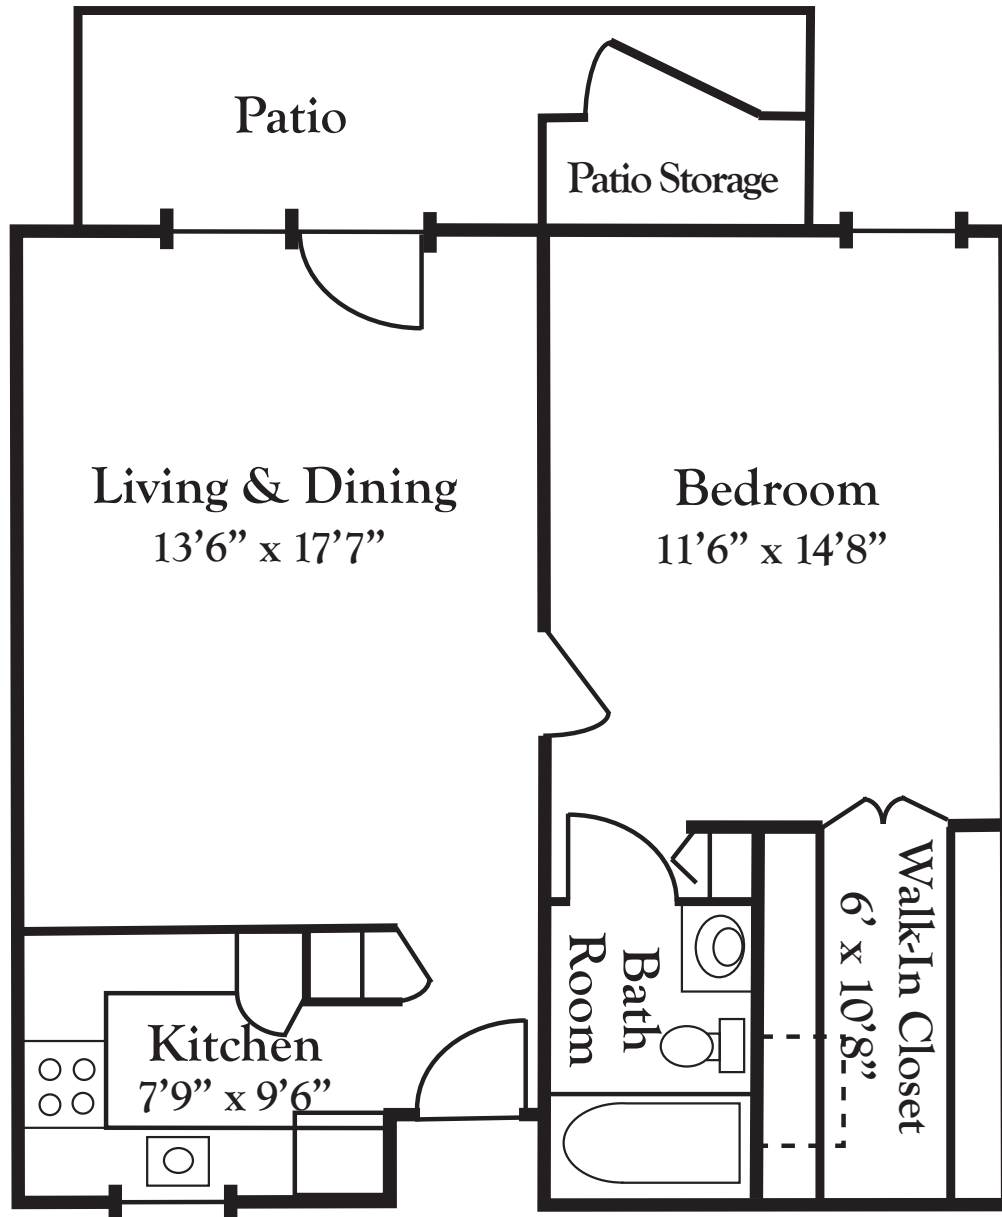

Broadmead

One Bedroom

ONE BEDROOM APARTMENT

One Bedroom
One Bathroom
700 Square Feet