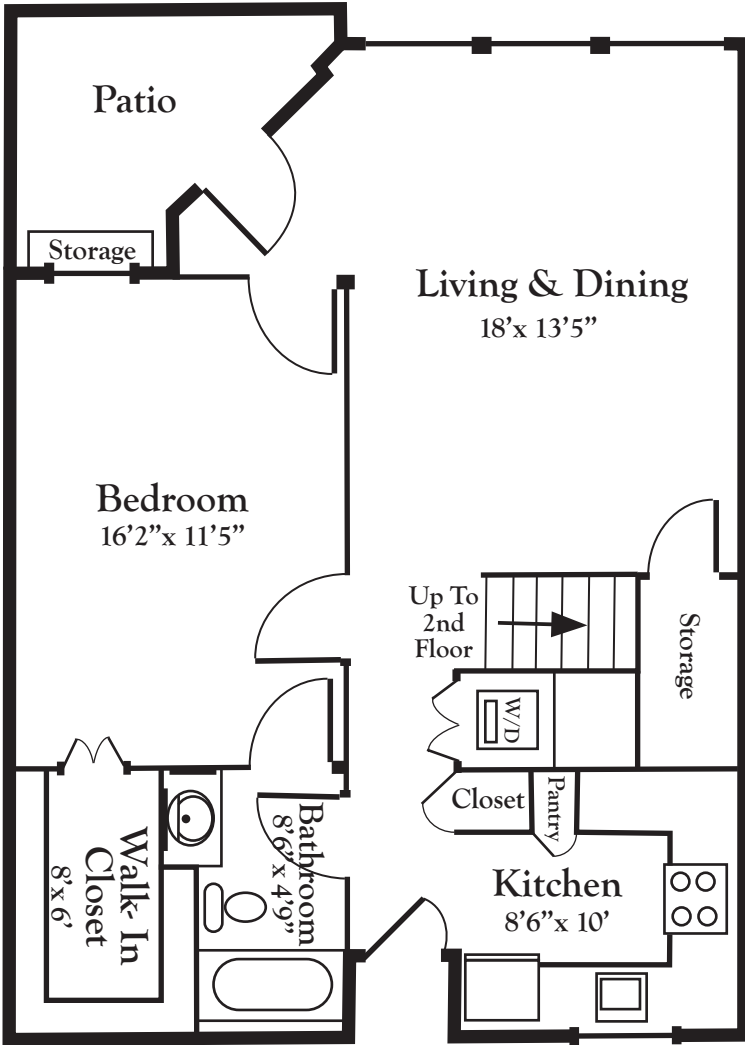

Loft
LOFT APARTMENTS

One Bedroom with Loft
 One and a Half Bathroom
 995 Square Feet