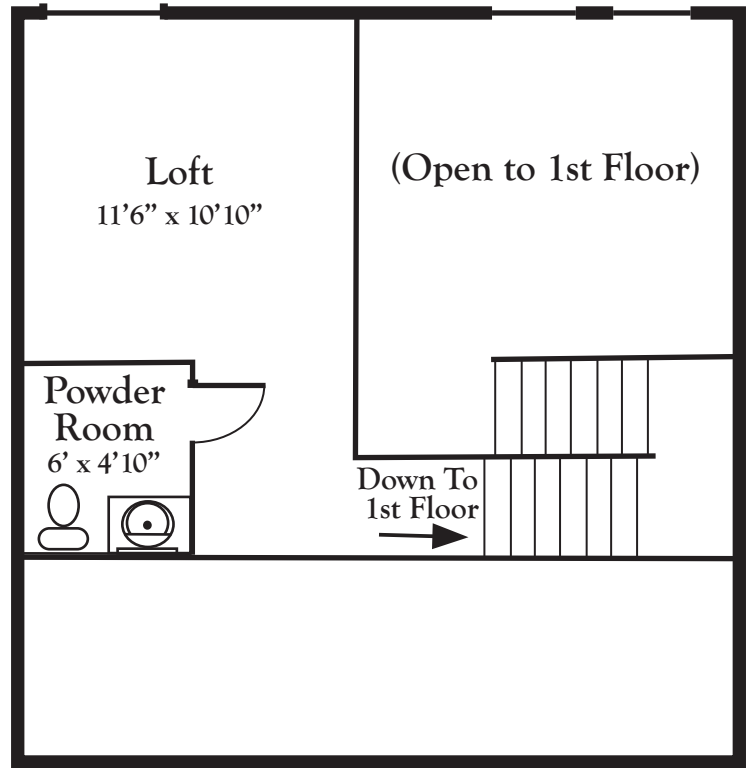

Loft
LOFT APARTMENTS

One Bedroom with Loft
 One and a Half Bathroom
 995 Square Feet