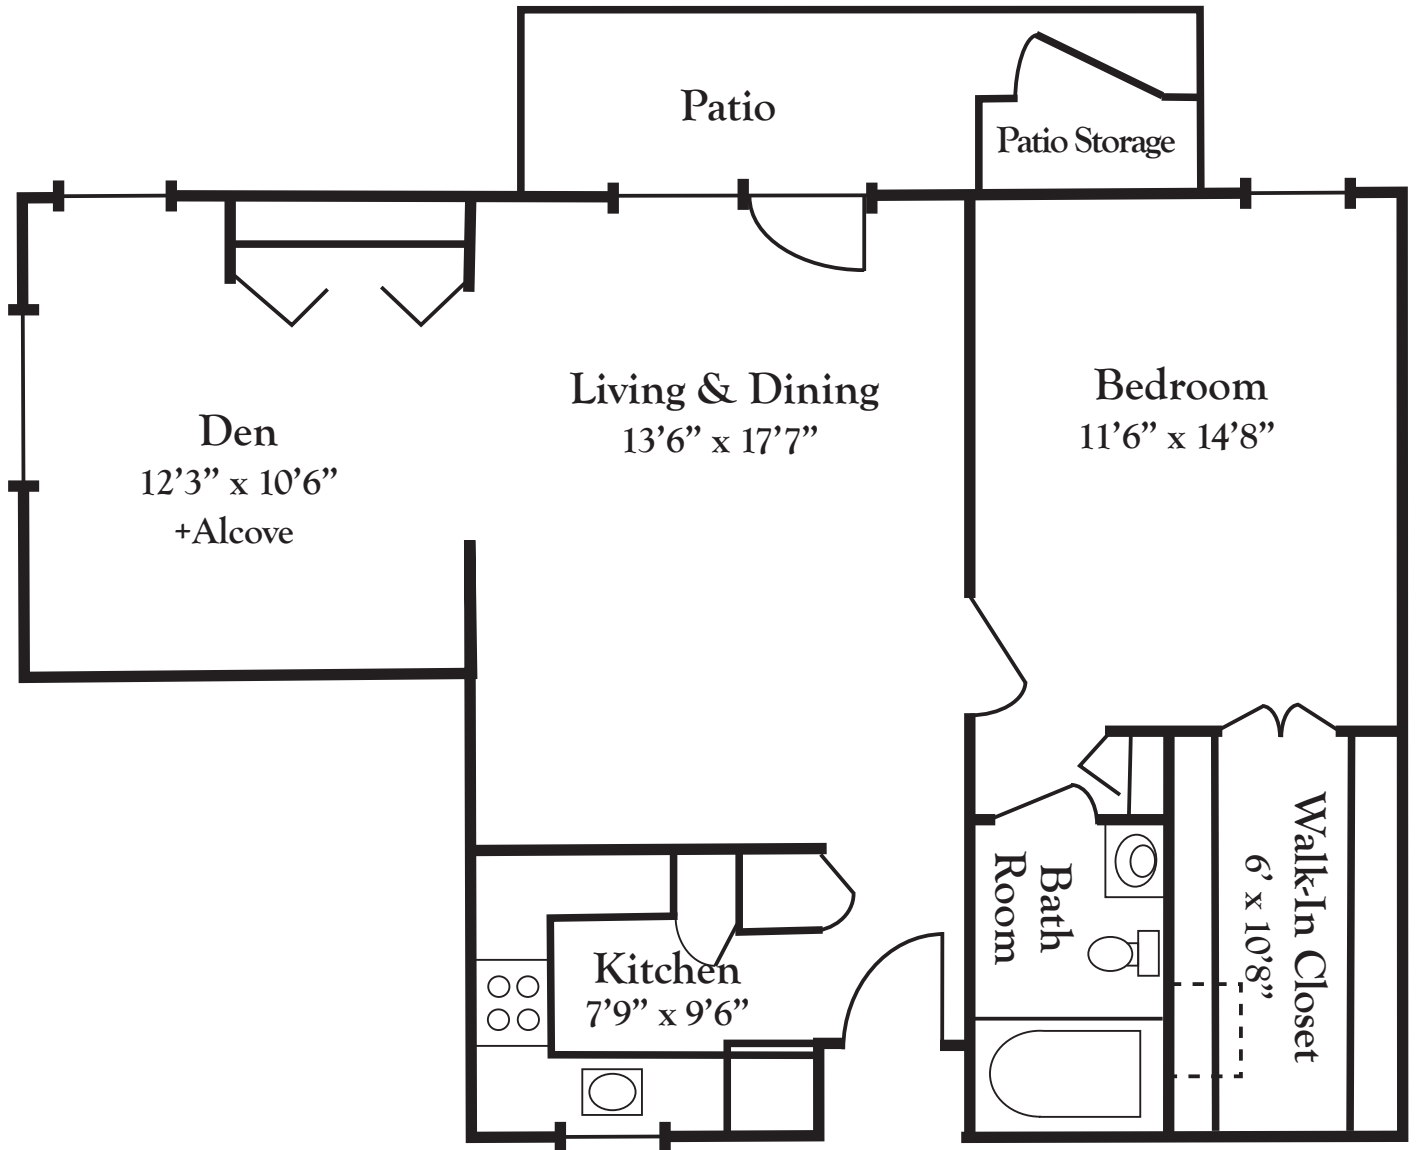

# Broadmead

## *One Bedroom*

ONE BEDROOM APARTMENT

One Bedroom with Den  
One Bathroom  
875 Square Feet