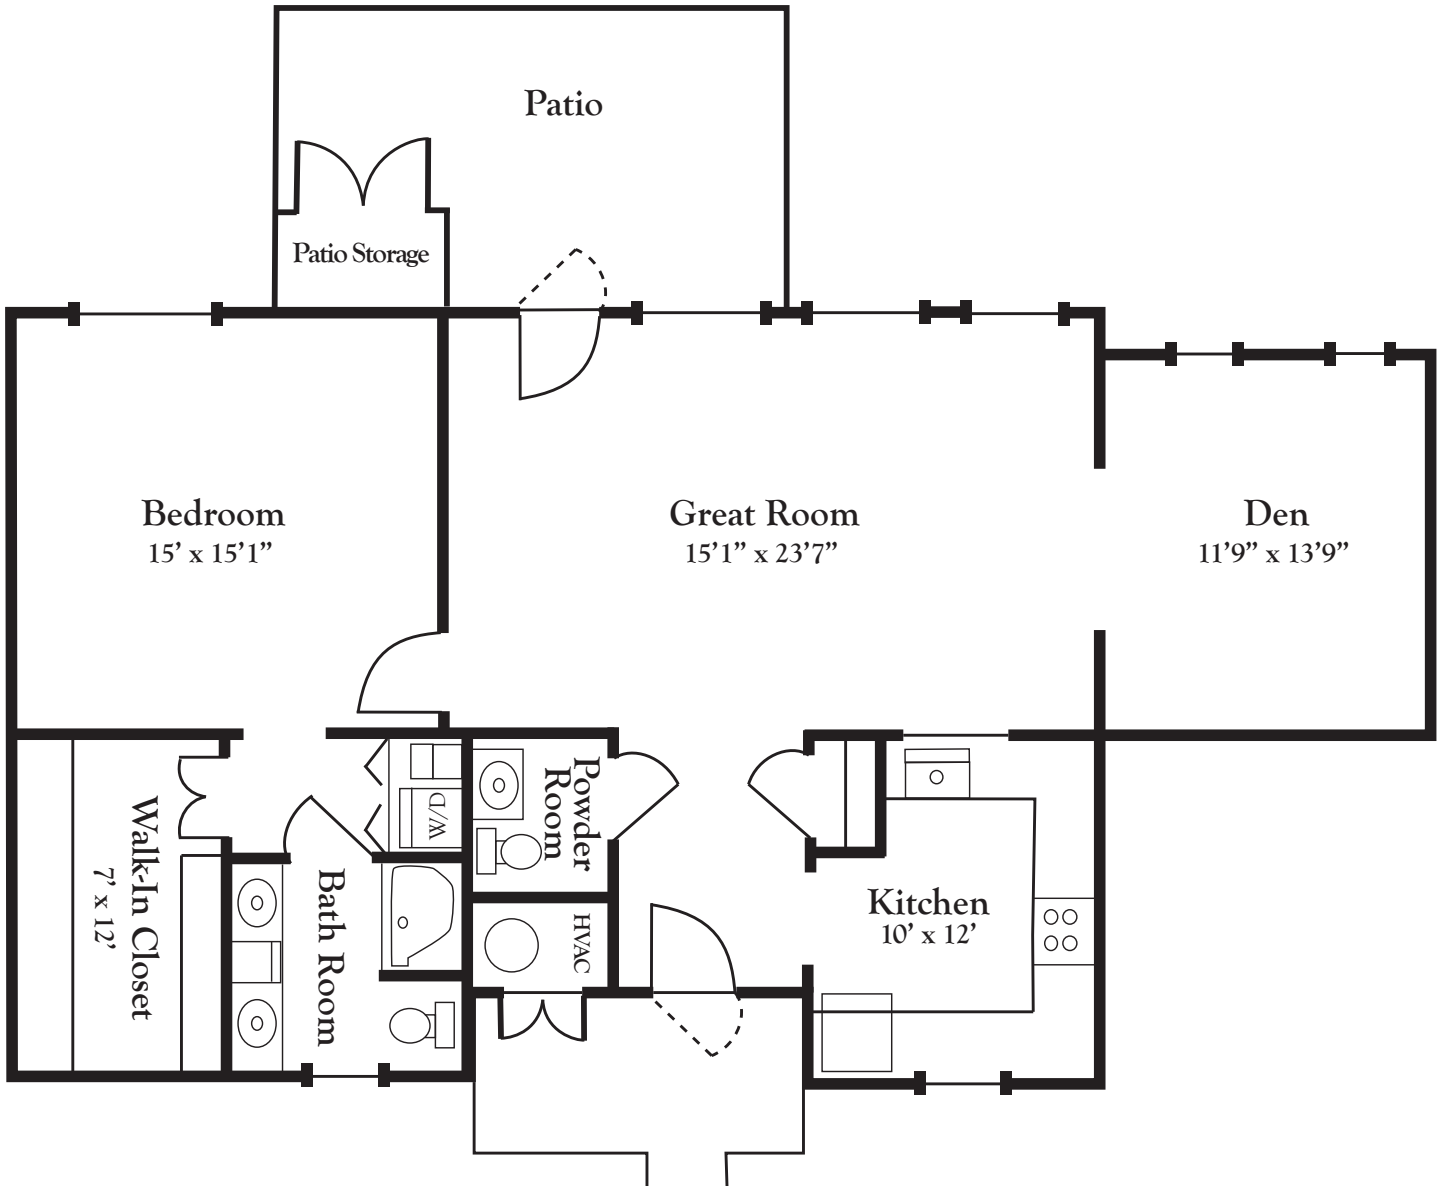

Broadmead

Cluster 11

UNIT 1 - ONE BEDROOM AND DEN

One Bedroom and Den
One and a Half Bathroom
1205 Square Feet