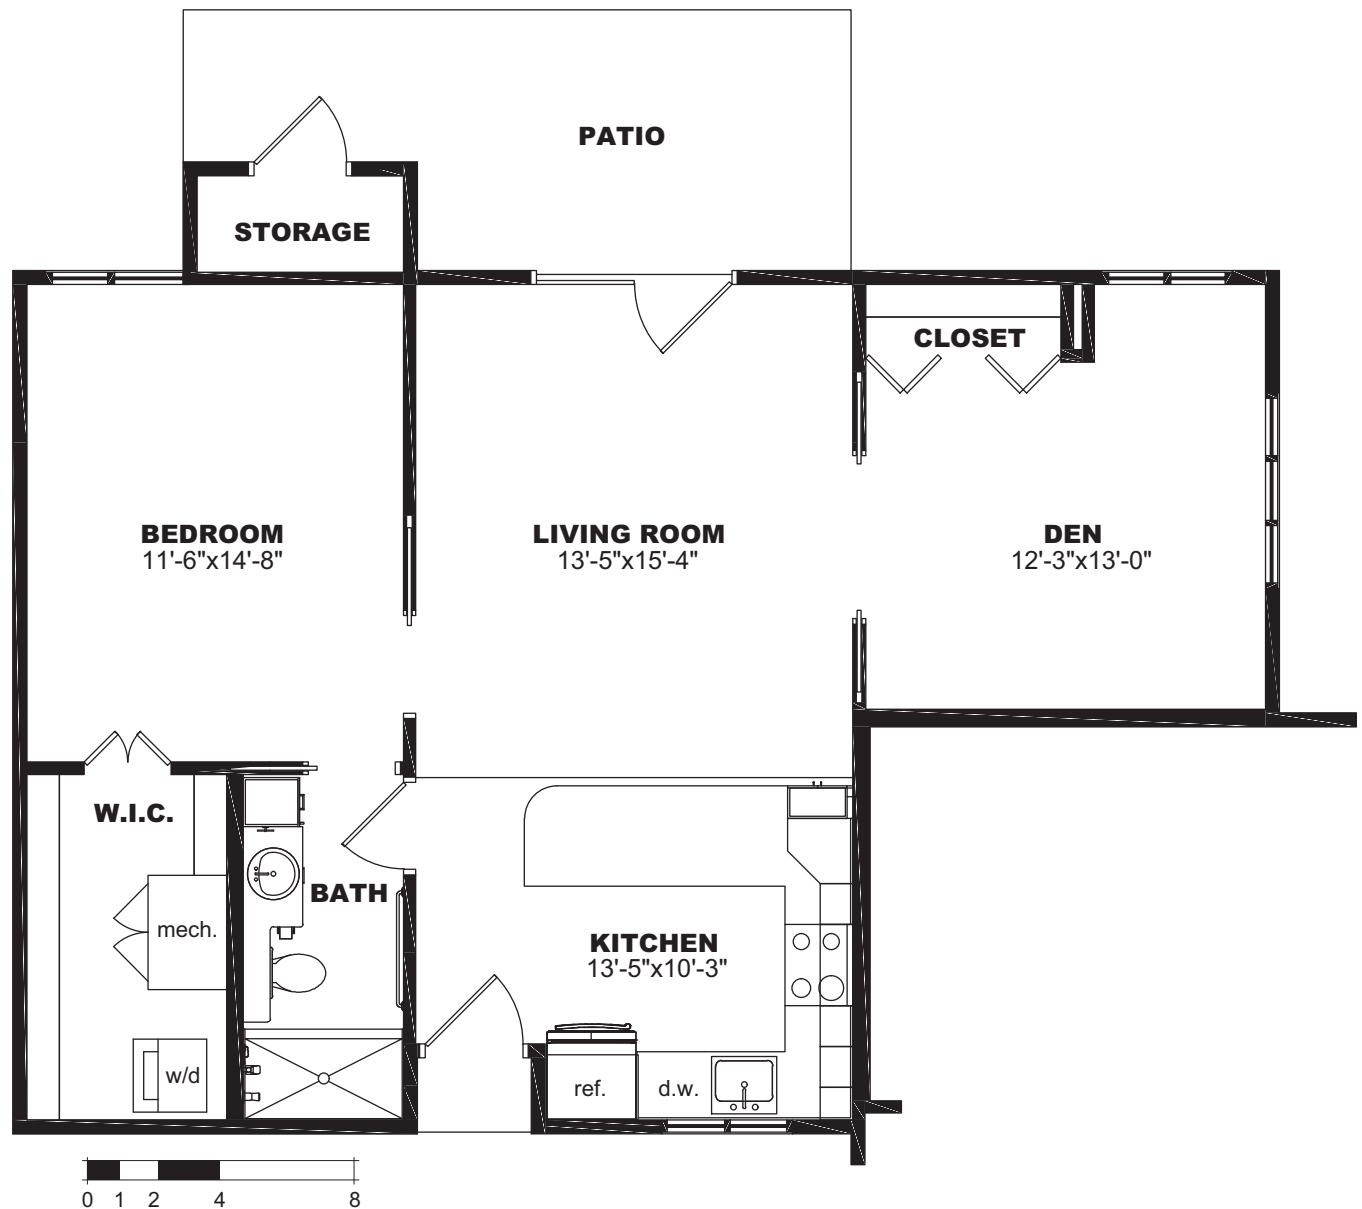

The Ellicott

One-Bedroom Den • 804 square feet

BROADMEAD
A Dynamic Lifestyle Community™

13801 York Road • Cockeysville, MD 21030 • 443-578-8008 • Broadmead.org

Final dimensions and configurations may vary, based on topographical variances.